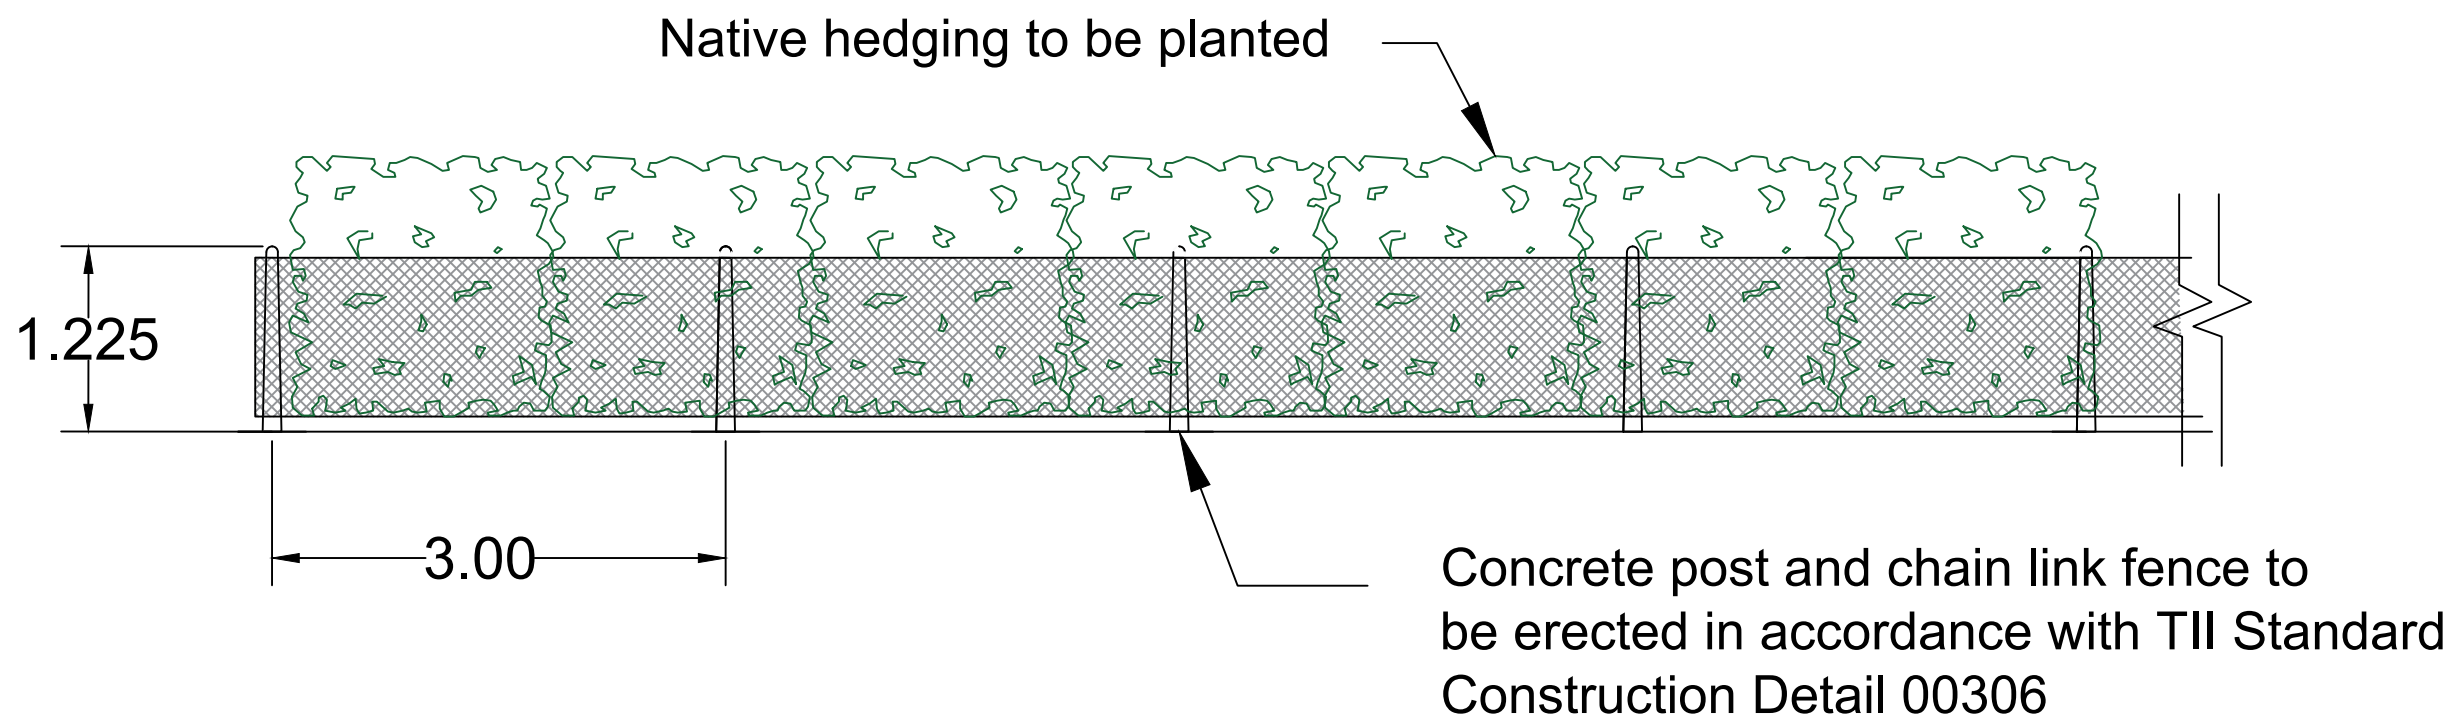

LEGEND

DRAWING STATUS

Proposal drawn by Galway County Council

GALWAY COUNTY COUNCIL
Comhairle Chontae na Gaillimhe
Environmental Department
County Hall, Prospect Hill, Galway
091 509510
Email: Environment@galwaycoco.ie
Web www.galway.ie

Kilconieron Burial
Ground Extension

Fencing Detail

Folio Number
GY 44910

TOWNLAND
Hollypark

Drawing Number
EP202602-05

Note
All Dimensions
are in meters

SCALES @A3
1:50

DATE
10/03/2026