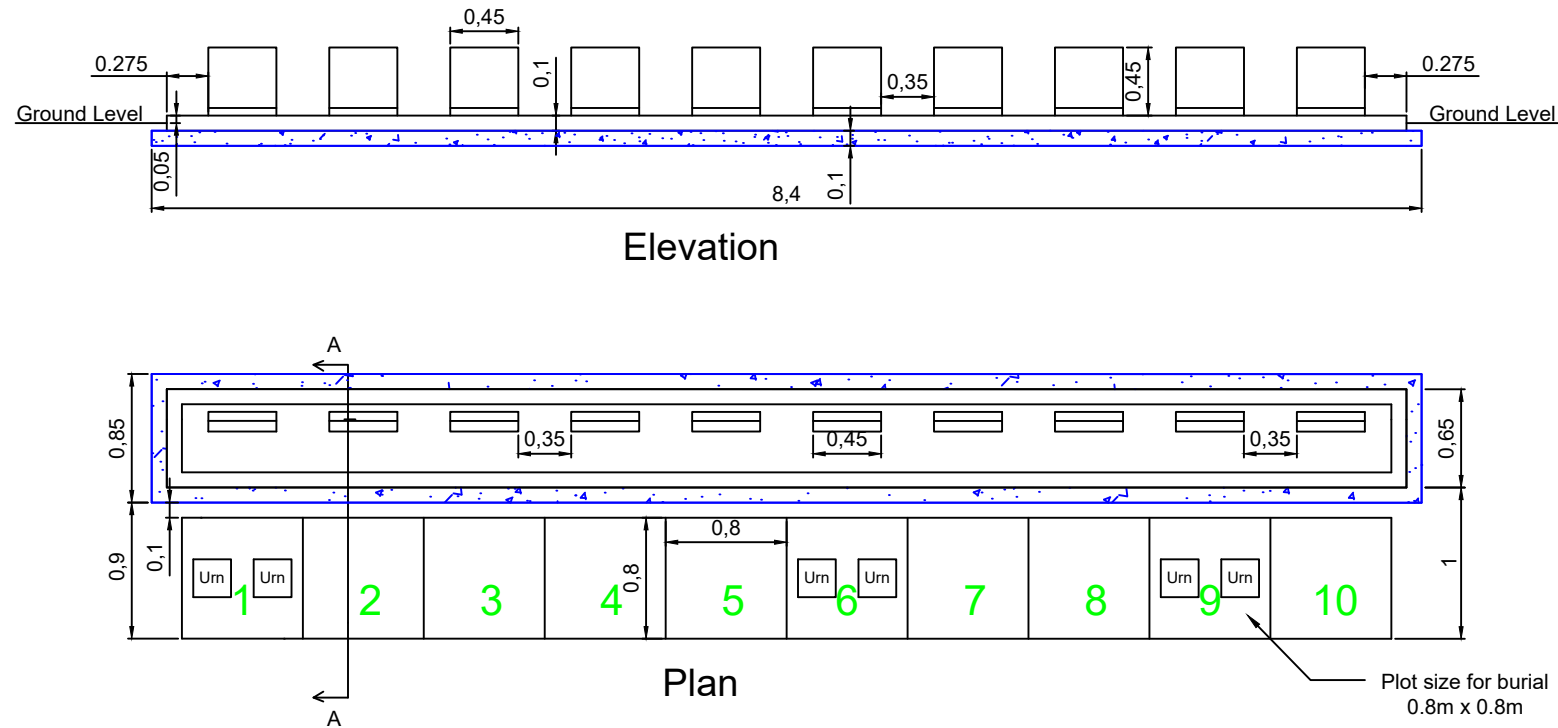

### Urn Plot Foundation Details

Scale 1:50