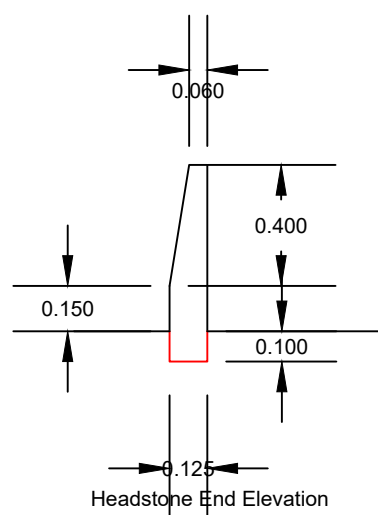

Headstone Details