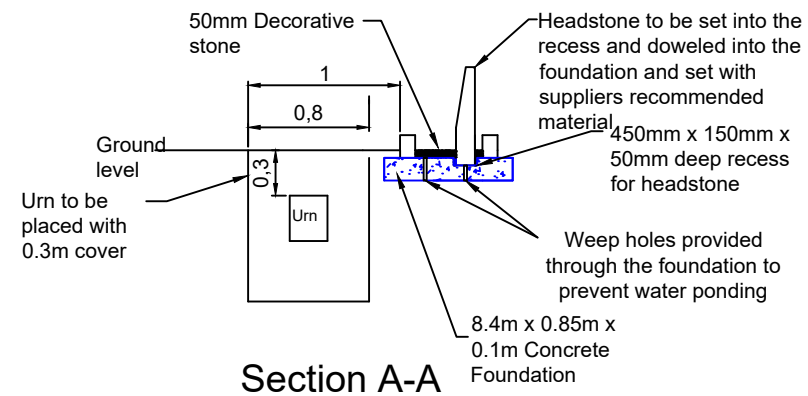

Urn Plot Foundation Details