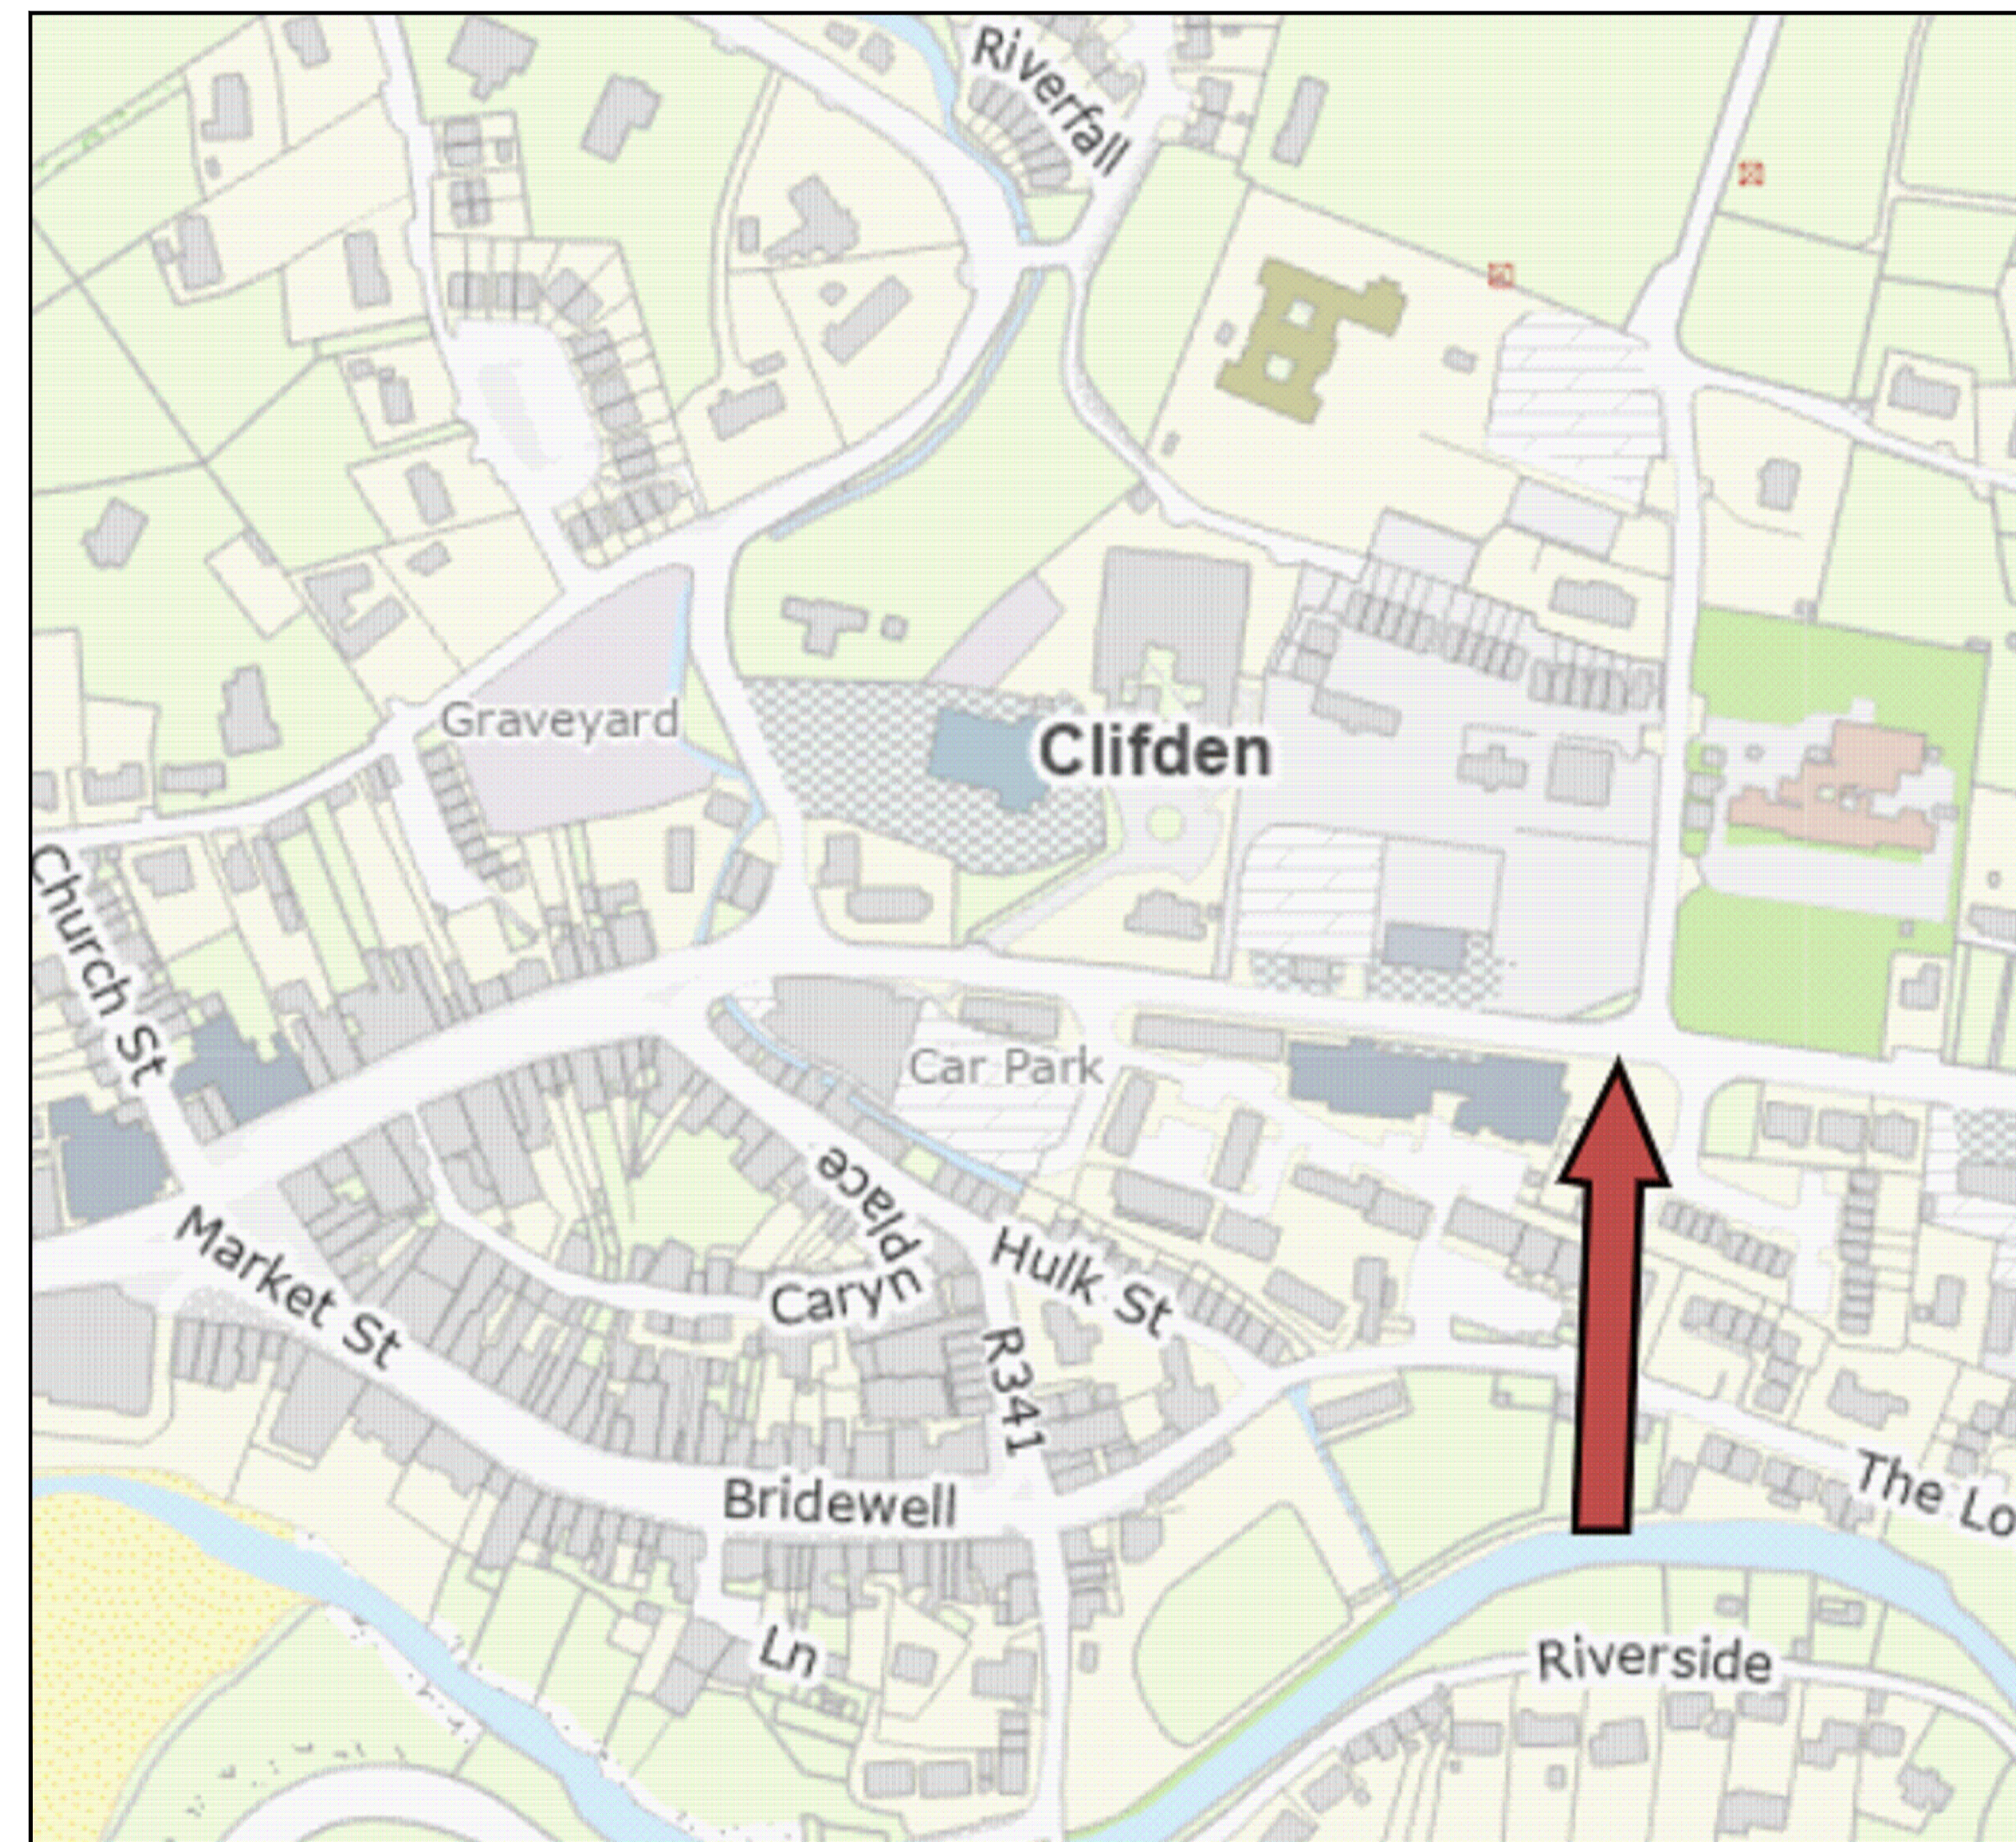

Comhairle Chontae na Gaillimhe
Galway County Council

GALWAY COUNTY COUNCIL

COMHAIRLE CHONTAE na GAILLIMHE

N59 Clifden Zebra Crossing

Section 38 for Public Consultation

Location Map

National Roads Project Office