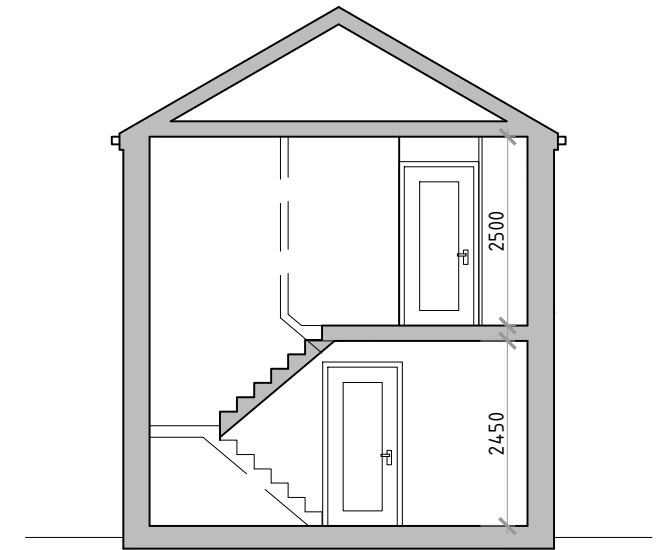

01 West Elevation

03 East Elevation

02 North Elevation

05 Section A-A

04 South Elevation

Comhairle Chontae na Gaillimhe
Galway County Council
 Housing Capital, Galway County Council,
 County Buildings, Prospect Hill, Galway.

REVISION:	BY:	DATE:

PROJECT	Proposed Infill Development @ Parkmore, Tuam, Co.Galway		
COMPONENT:	Sections + Elevations - House No.s 1 & 2		
TITLE:			
DESIGNED BY:	CMD	FILE NO.:	H:\HOUSINGCAPITAL (TECH)\LA Build\LA Build - Preliminary\Hillcrest Loughrea2_ Initial Design
DRAWN BY:	CMD	SCALES:	1:100 @ A3
CHECKED BY:		DATE:	1st November 2023
			DRAWING NO.: PL300