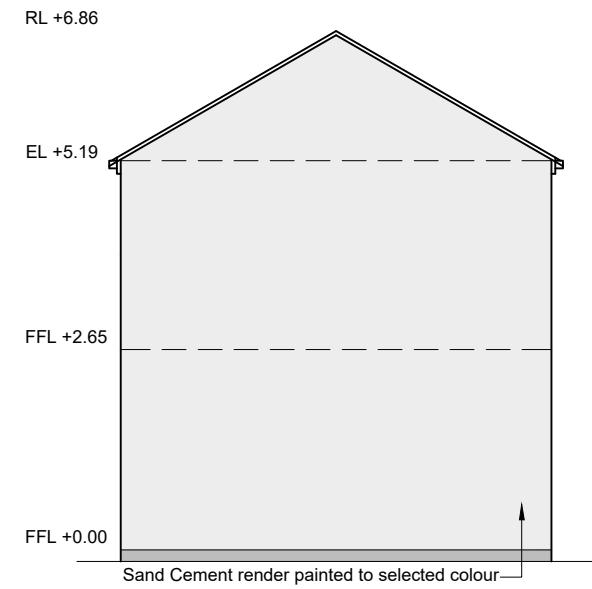

02 North Elevation