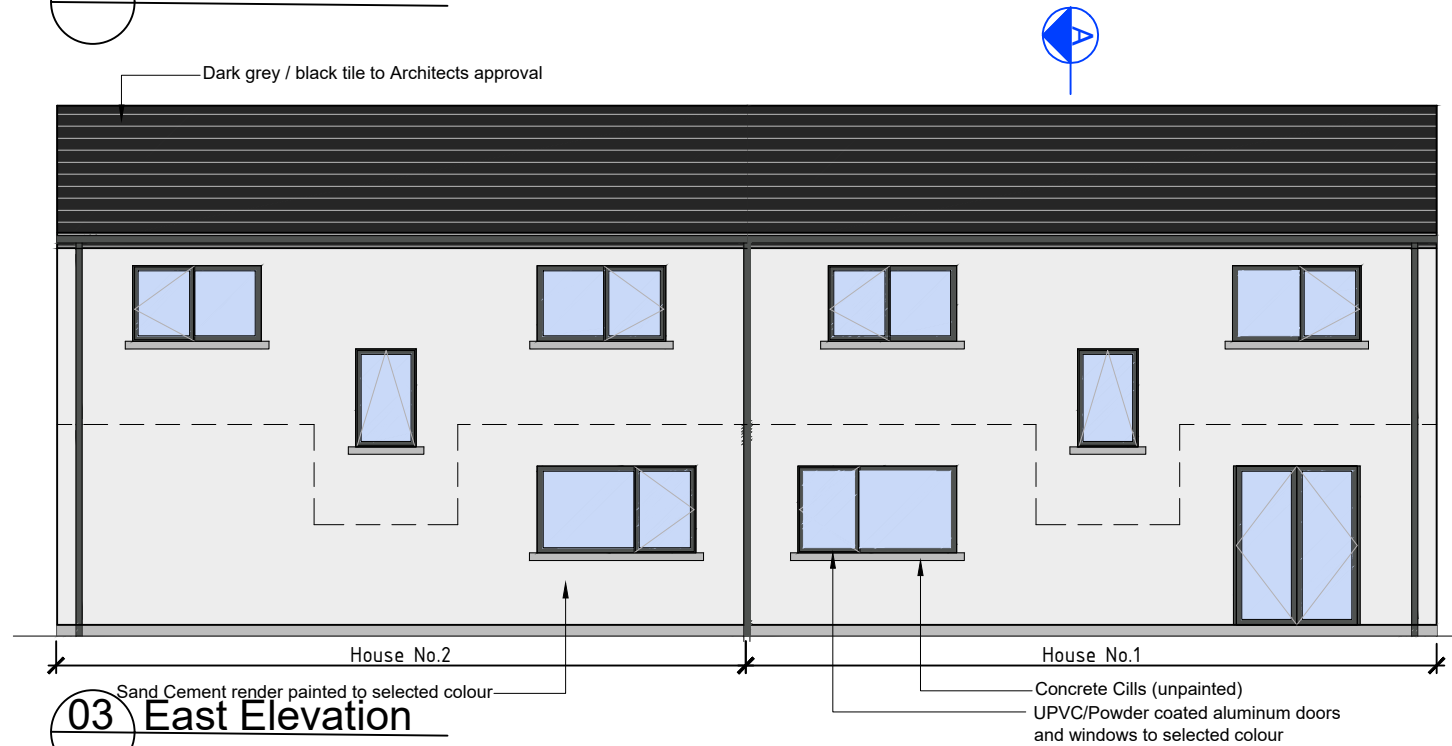

01 West Elevation

03 East Elevation

02 North Elevation

05 Section A-A

04 South Elevation

Comhairle Chontae na Gaillimhe
Galway County Council
 Housing Capital, Galway County Council,
 County Buildings, Prospect Hill, Galway.

REVISION:	BY:	DATE:

PROJECT	Proposed Infill Development @ Parkmore, Tuam, Co.Galway		
COMPONENT:	Sections + Elevations - House No.s 1 & 2		
TITLE:			
DESIGNED BY:	CMD	FILE NO.:	H:\HOUSINGCAPITAL (TECH)\LA Build\LA Build - Preliminary\Hillcrest Loughrea2_ Initial Design
DRAWN BY:	CMD	SCALES:	1:100 @ A3
CHECKED BY:		DATE:	1st November 2023
			DRAWING NO.: PL300