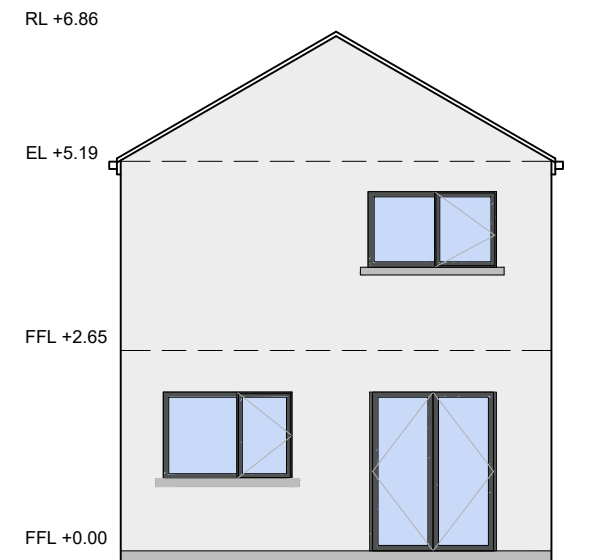

01 West Elevation

03 East Elevation

02 North Elevation

05 Section A-A

04 South Elevation

Comhairle Chontae na Gaillimhe
Galway County Council
 Housing Capital, Galway County Council,
 County Buildings, Prospect Hill, Galway.

REVISION:	BY:	DATE:

PROJECT	Proposed Infill Development @ Parkmore, Tuam, Co.Galway		
COMPONENT:	Sections + Elevations - House No.s 1 & 2		
TITLE:			
DESIGNED BY:	CMD	FILE NO.:	H:\HOUSINGCAPITAL (TECH)\LA Build\LA Build - Preliminary\Hillcrest Loughrea2_ Initial Design
DRAWN BY:	CMD	SCALES:	1:100 @ A3
CHECKED BY:		DATE:	1st November 2023
			DRAWING NO.: PL300