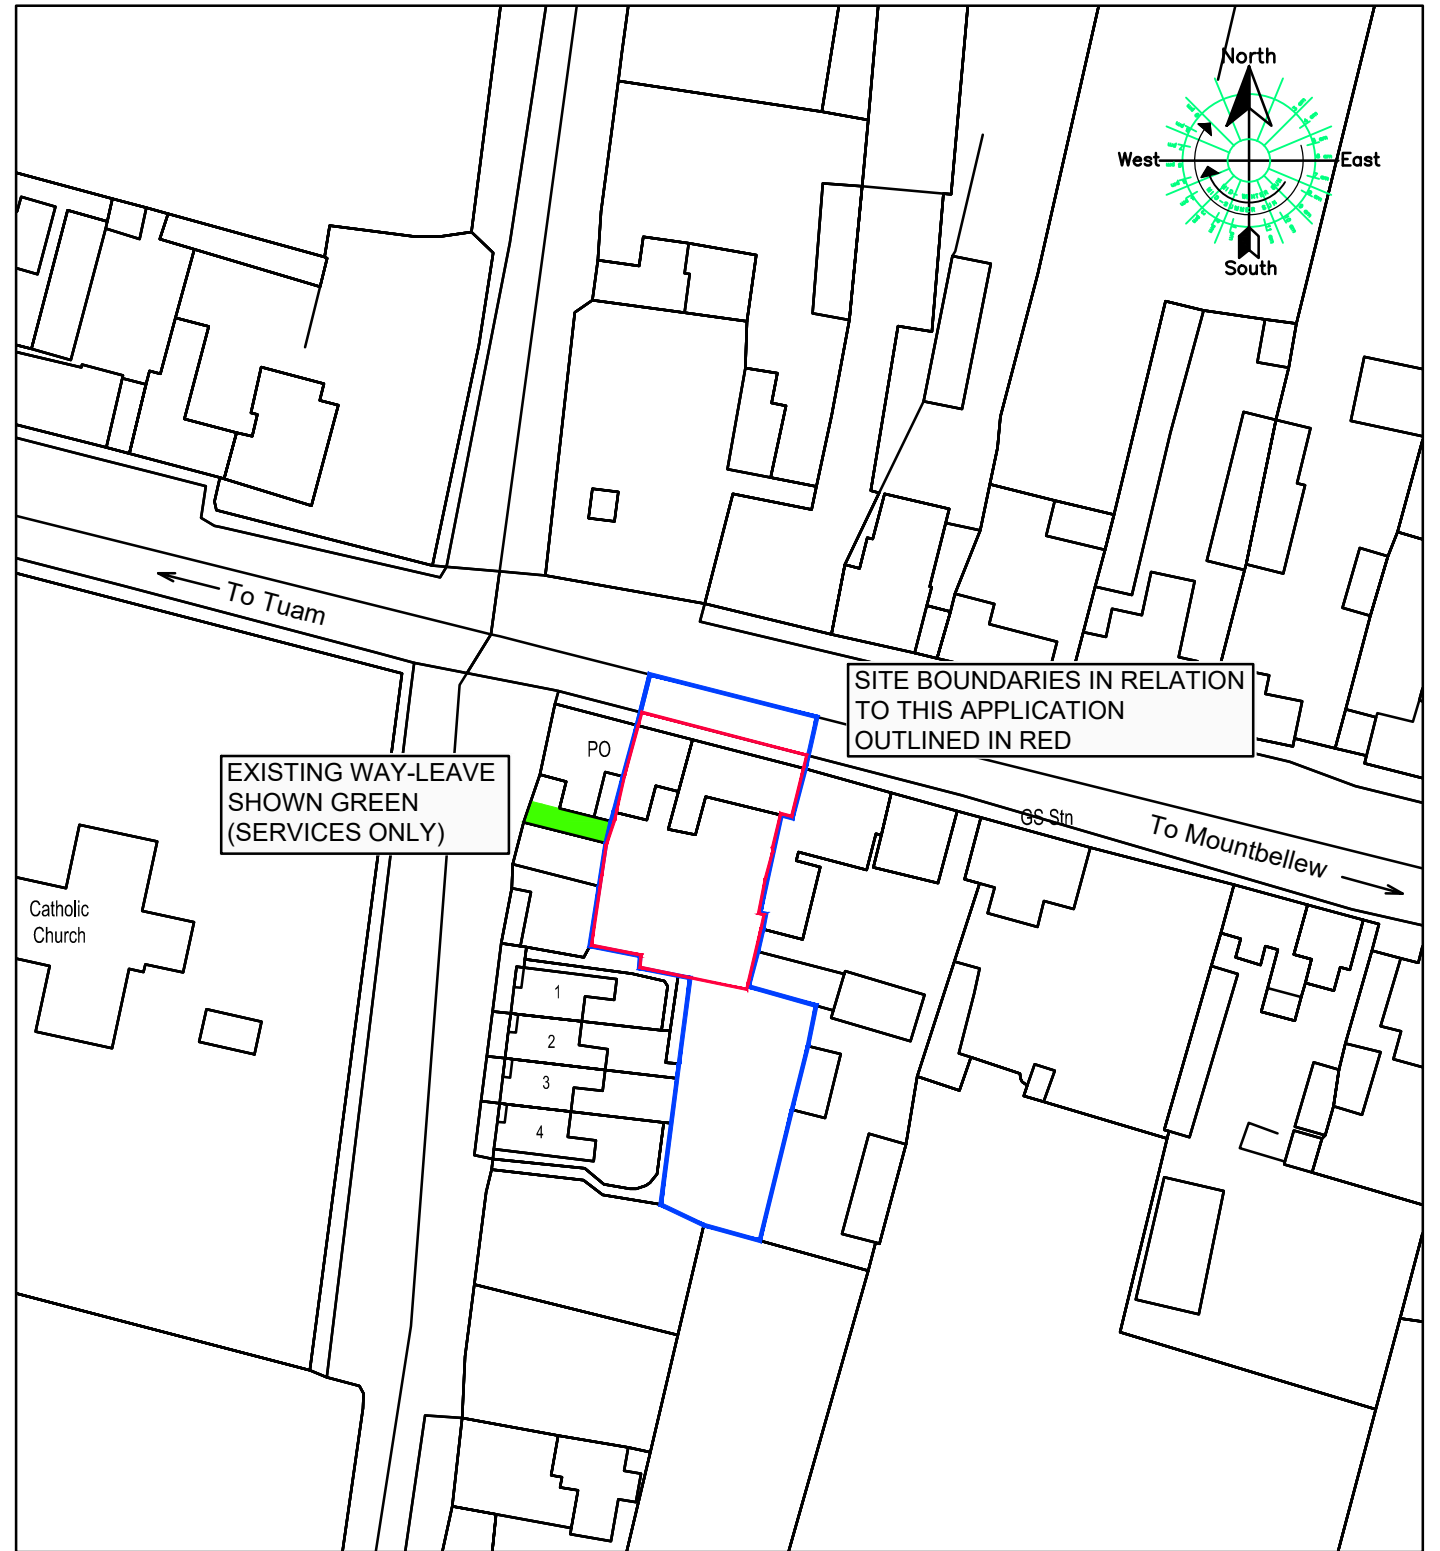

SITE LOCATION MAP - Discovery series NTS

SITE MAP - SCALE 1:1000
Sheet No: 2886b

SITE BOUNDARIES IN RELATION TO THIS APPLICATION OUTLINED IN RED

EXISTING WAY-LEAVE SHOWN GREEN (SERVICES ONLY)

-  Site Boundary in relation to this application outlined in Red
-  Applicants lands outlined in Blue

REVISION:	BY:	DATE:

PROJECT	Demolition of 3 no. existing mid-terrace buildings with the exception of the front façade which will be retained, construction of 4 no. residential units comprising of; 2 no. two storey three-bed dwellings and 2 no. 2 bed apartments at Moylough.		
TITLE:	Site Location maps		
DESIGNED BY:	CMcD	FILE NO.:	
DRAWN BY:	KG	SCALES:	1:1000@ A3
CHECKED BY:		DATE:	12/07/2024
DRAWING NO.:			PL201