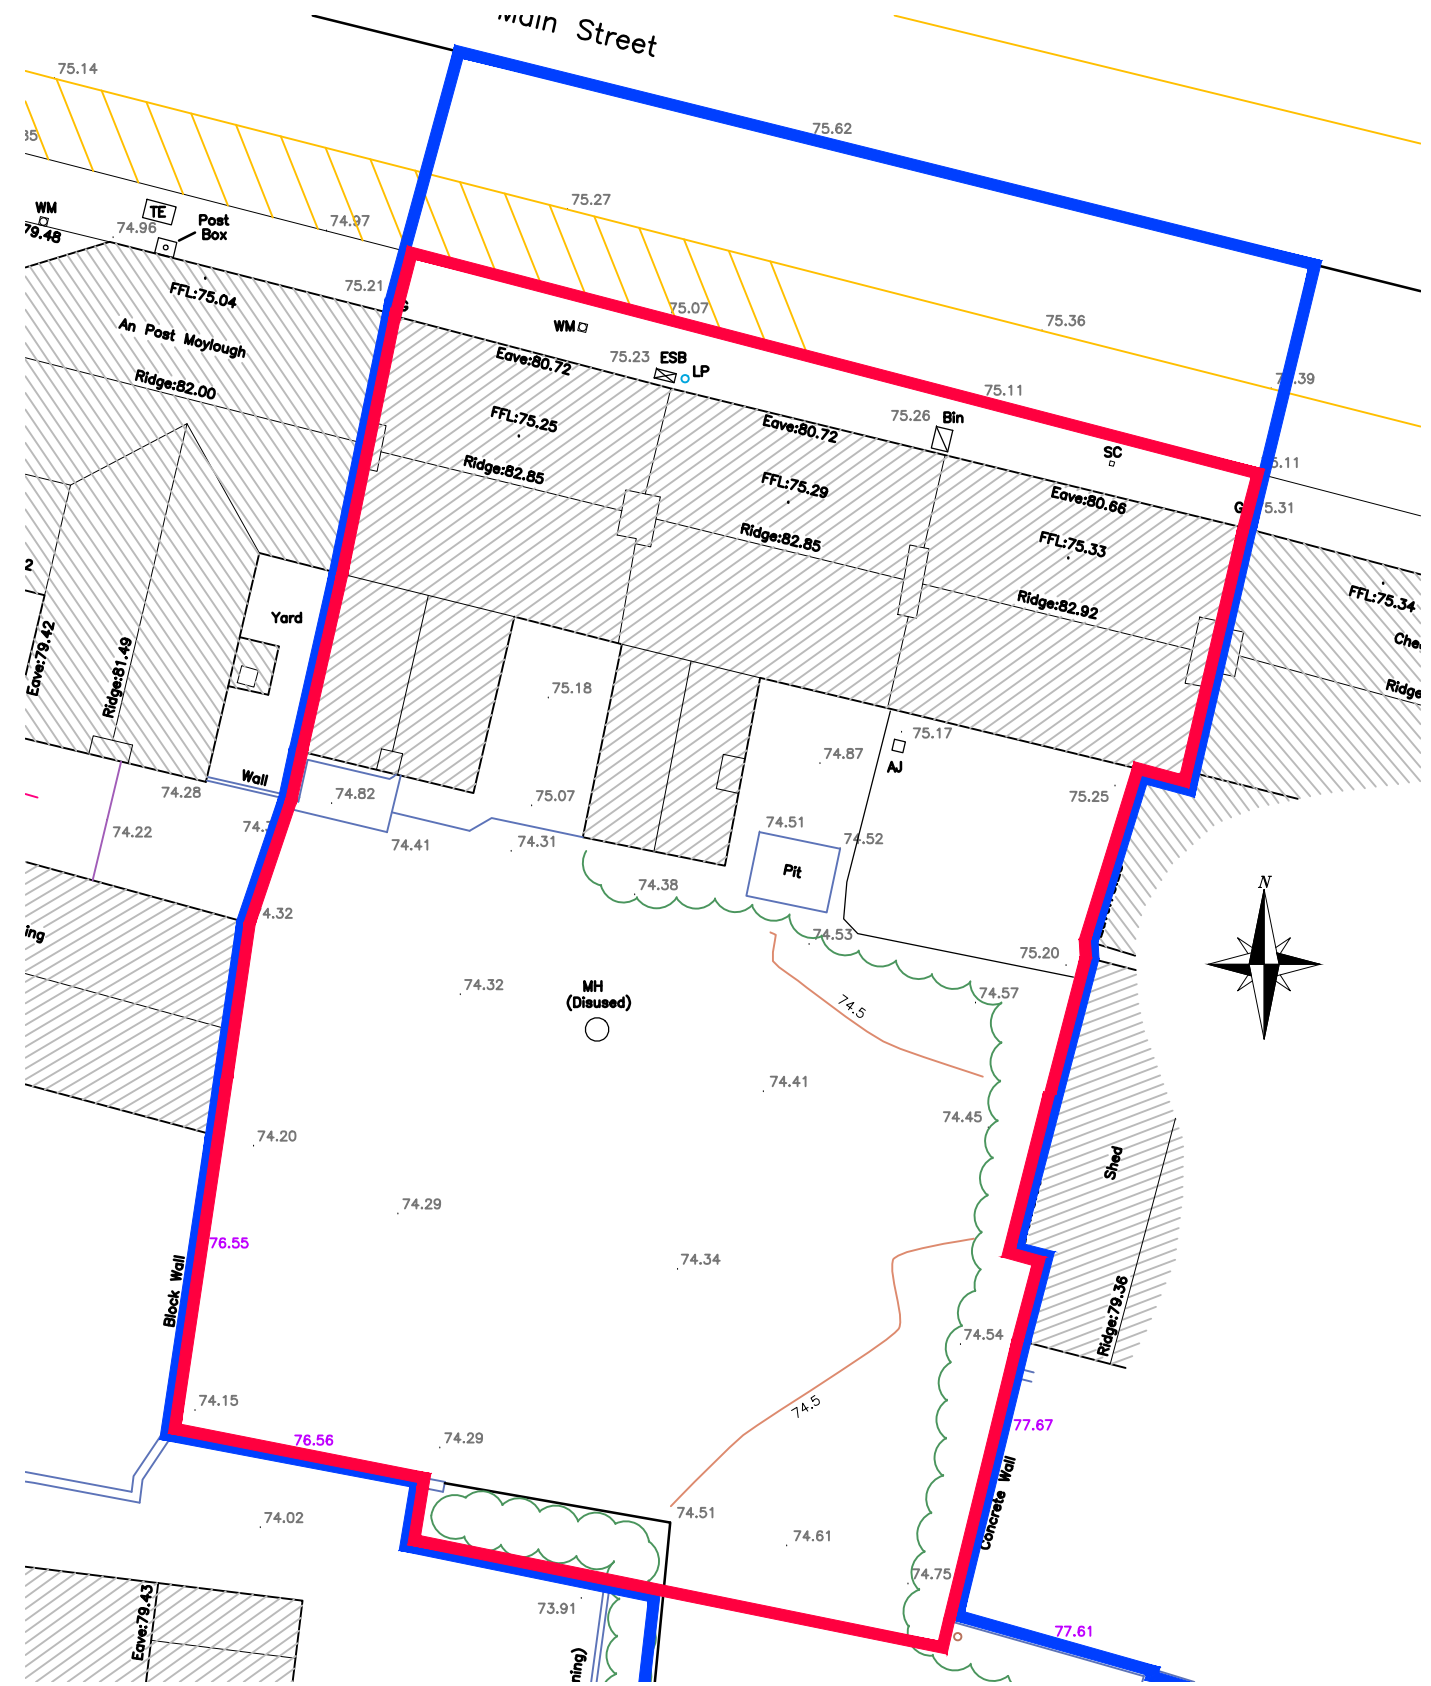

Existing Site Layout - Scale: 1:500

-  Site Boundary in relation to this application outlined in Red
-  Applicants lands outlined in Blue

Existing Site Layout - Scale: 1:200

Comhairle Chontae na Gaillimhe
Galway County Council
Housing Capital, Galway County Council,
County Buildings, Prospect Hill, Galway.

REVISION:	BY:	DATE:

PROJECT		Demolition of 3 no. existing mid-terrace buildings with the exception of the front façade which will be retained, construction of 4 no. residential units comprising of; 2 no. two storey three-bed dwellings and 2 no. 2 bed apartments at Moylough.	
TITLE:		Existing Site Layout	
DESIGNED BY:	CMcD	FILE NO.:	
DRAWN BY:	KG	SCALES:	1:500 @ A3
CHECKED BY:		DATE:	12/07/2024
DRAWING NO.:			PL202