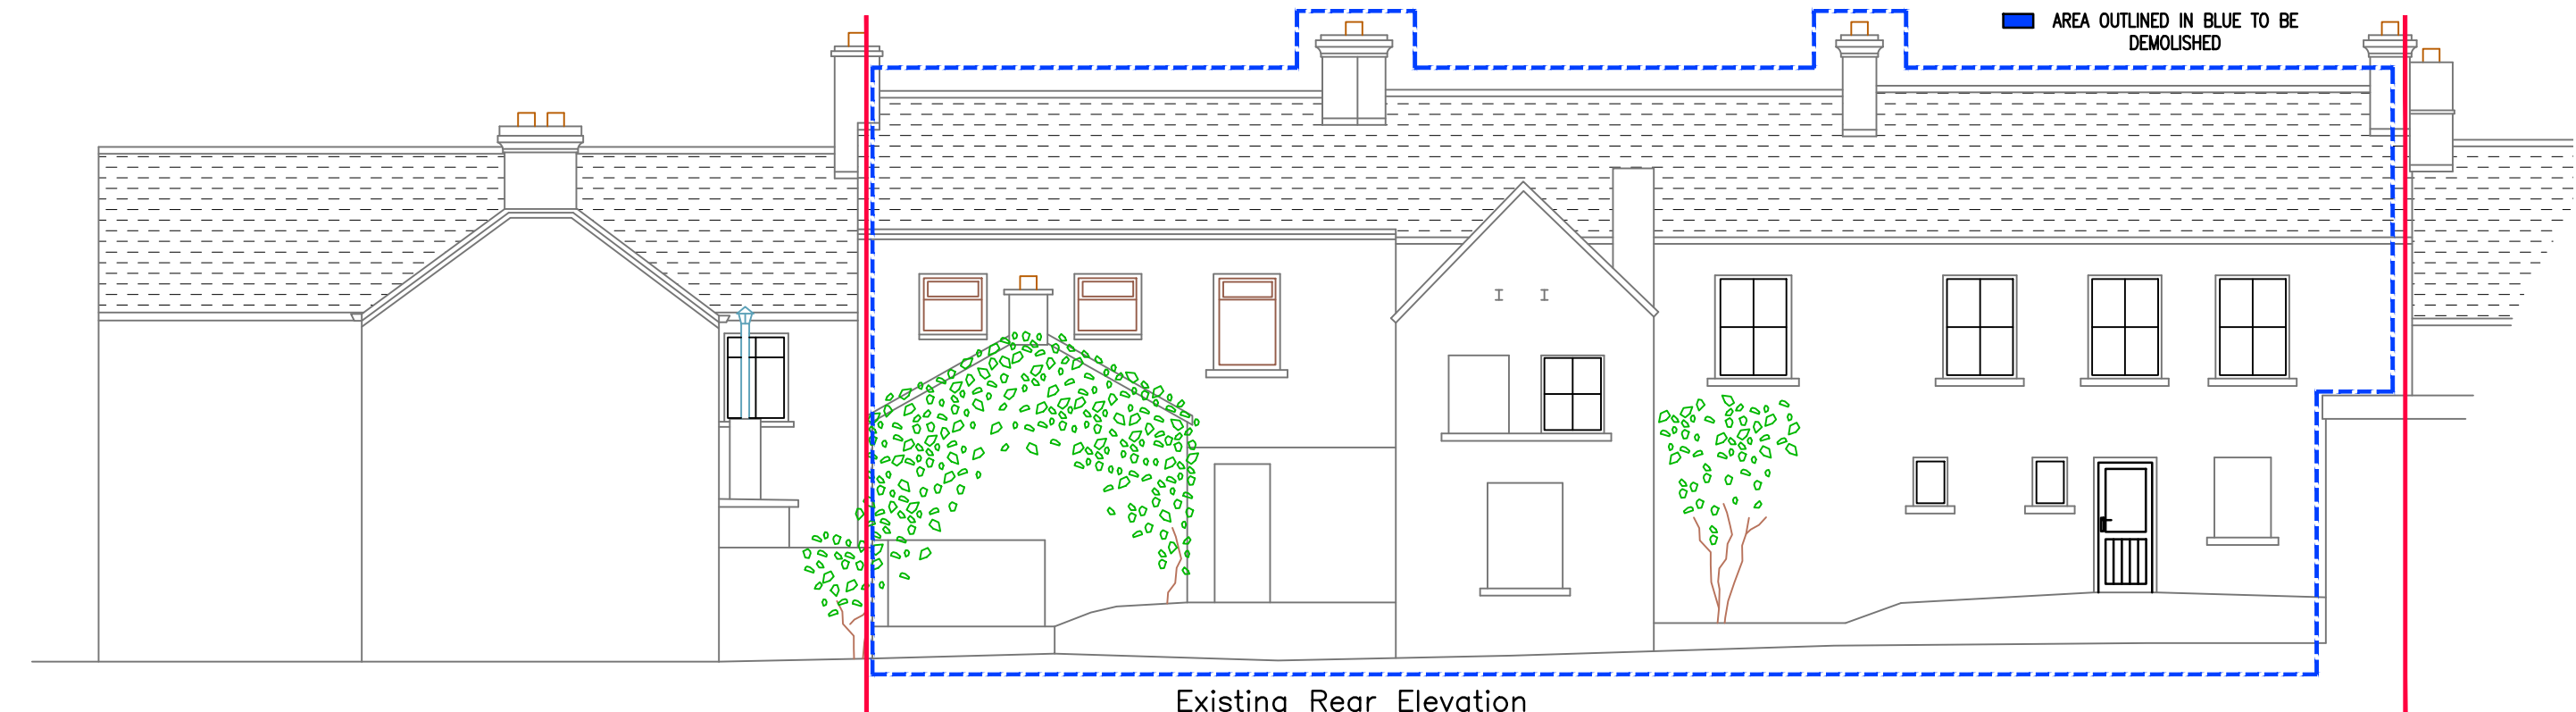

Existing Front Elevation (Main Street)

Existing Rear Elevation

Comhairle Chontae na Gaillimhe
Galway County Council
 Housing Capital, Galway County Council,
 County Buildings, Prospect Hill, Galway.

REVISION:	BY:	DATE:

PROJECT	Demolition of 3 no. existing mid-terrace buildings with the exception of the front façade which will be retained, construction of 4 no. residential units comprising of; 2 no. two storey three-bed dwellings and 2 no. 2 bed apartments at Moylough.		
TITLE:	EXISTING FRONT AND REAR ELEVATION		
DESIGNED BY:	CMcD	FILE NO.:	
DRAWN BY:	KG	SCALES:	1:100 @ A3
CHECKED BY:		DATE:	12/07/2024
DRAWING NO.:			PL205