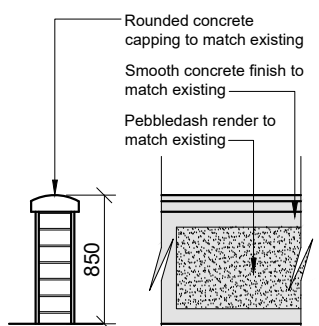

Proposed Boundary Wall Type 1

Comhairle Chontae na Gaillimhe Galway County Council

Housing Capital, Galway County Council, County Buildings, Prospect Hill, Galway.

REVISION:

BY: DATE:

PROJECT Residential Development at Grove House, Gort, Co. Galway

TITLE Proposed Site Layout Plan

DRAWING No. H91P2K4-PL-ZZ-ZZZ-DR-SC-GCC-AR-1001-Proposed Site Layout Plan-P03

DESIGNED BY: CMD

DRAWN BY: CMD

CHECKED BY: CMD

SCALES: 1:50/1:200 @ A3

DATE: December 2025