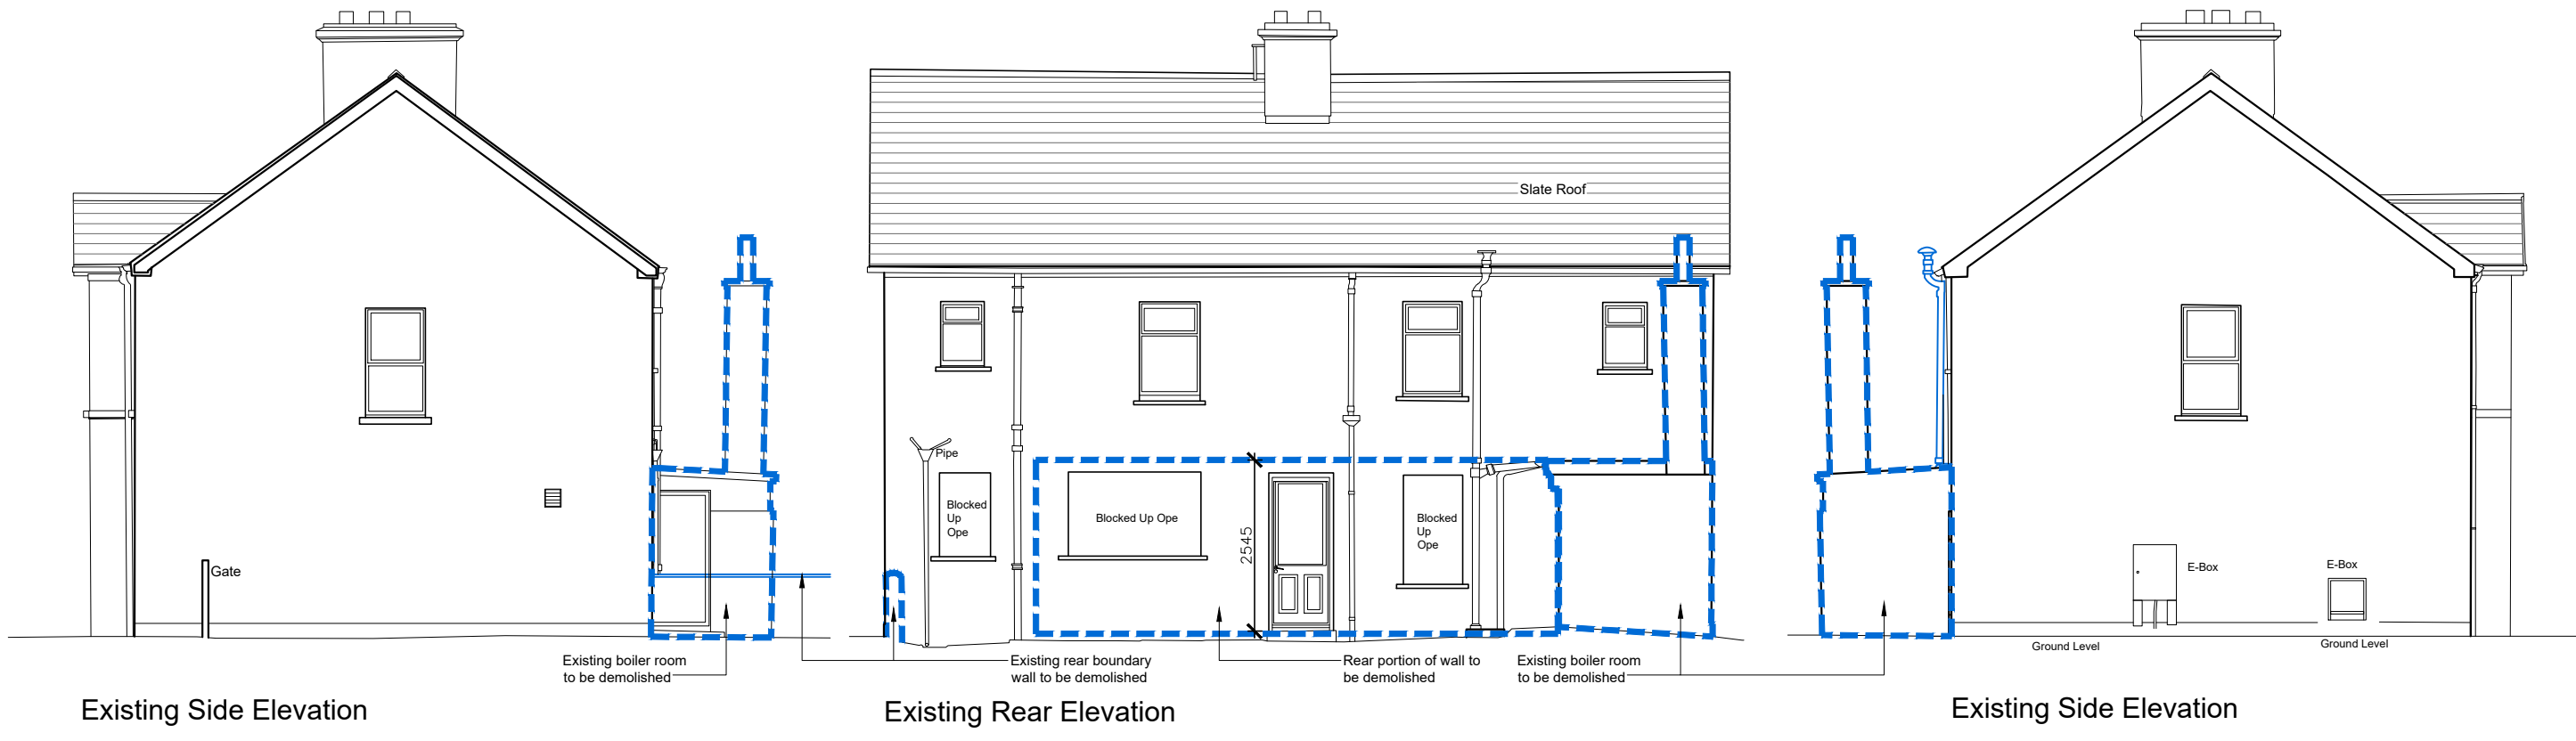

LEGEND:

Proposed Demolition

REVISION:	BY:	DATE:

PROJECT	Residential Development at Grove House, Gort, Co. Galway		
TITLE:	Proposed Demolition works to existing 2No. Semi-detached units		
DRAWING No.	H91P2K4-PL-ZZ-ZZZ-DR-SC-GCC-AR-9001-Proposed Demolition-P03		
DESIGNED BY:	CMD	SCALES:	1:100 @ A3
DRAWN BY:	CMD	DATE:	December 2025
CHECKED BY:	CMD		