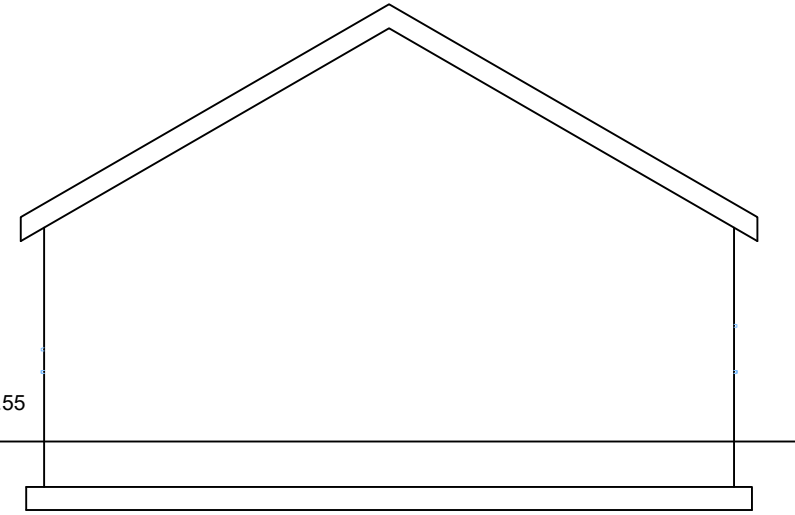

SECTION

FFL - 29.55

FRONT VIEW

Roof Level - 35.35

FFL - 29.55

SIDE VIEW

FFL - 29.55

BACK VIEW

FOR PLANNING

Comhairle Chontae na Gaillimhe
Galway County Council

Housing Capital, Galway County Council,
County Buildings, Prospect Hill, Galway.

NO:	REVISION:	BY:	DATE:

PROJECT	Single Residential Unit @		
ADDRESS	Donaghpatrick, Headford, Co. Galway		
TITLE:	House Elevations		
DESIGNED BY:	MM	FILE NO.:	H:\HOUSING\CAPITAL (TECH)\LA Build\LA Build - ACTIVE\Single Rurals 2025\3. (Donaghpatrick) Headford\6. Design\6.1 Design Development
DRAWN BY:	MM	SCALES:	1:100 @ A3
CHECKED BY:		DATE:	June 2026
DRAWING NO.:			GCC-HC-DP-005