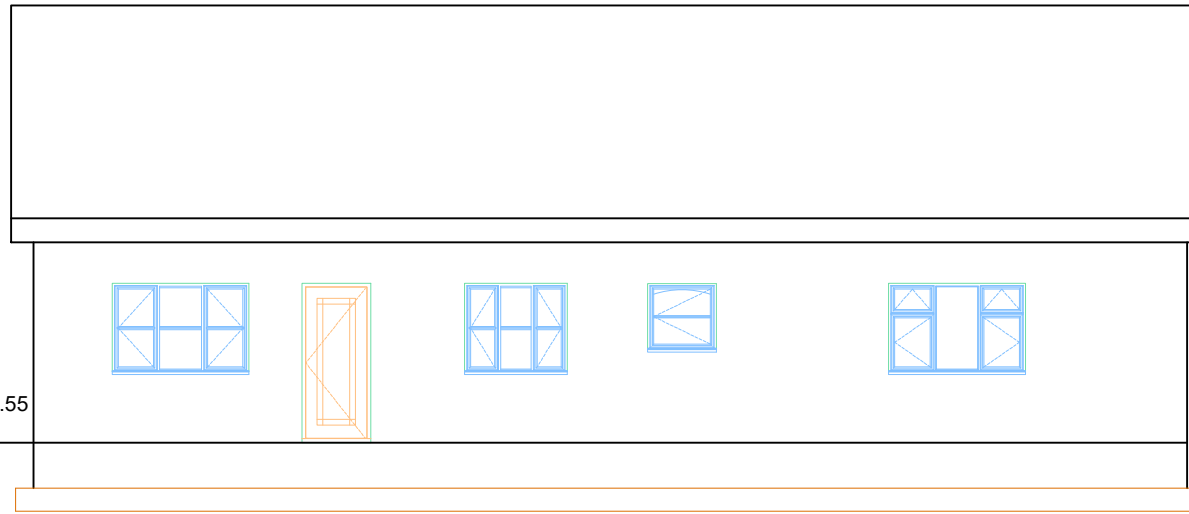

SECTION

FFL - 29.55

FRONT VIEW

Roof Level - 35.35

FFL - 29.55

SIDE VIEW

FFL - 29.55

BACK VIEW

FOR PLANNING

Comhairle Chontae na Gaillimhe
Galway County Council

Housing Capital, Galway County Council,
County Buildings, Prospect Hill, Galway.

NO:	REVISION:	BY:	DATE:

PROJECT	Single Residential Unit @		
ADDRESS	Donaghpatrick, Headford, Co. Galway		
TITLE:	House Elevations		
DESIGNED BY:	MM	FILE NO.:	H:\HOUSING\CAPITAL (TECH)\LA Build\LA Build - ACTIVE\Single Rurals 2025\3. (Donaghpatrick) Headford\6. Design\6.1 Design Development
DRAWN BY:	MM	SCALES:	1:100 @ A3
CHECKED BY:		DATE:	June 2026
DRAWING NO.:			GCC-HC-DP-005