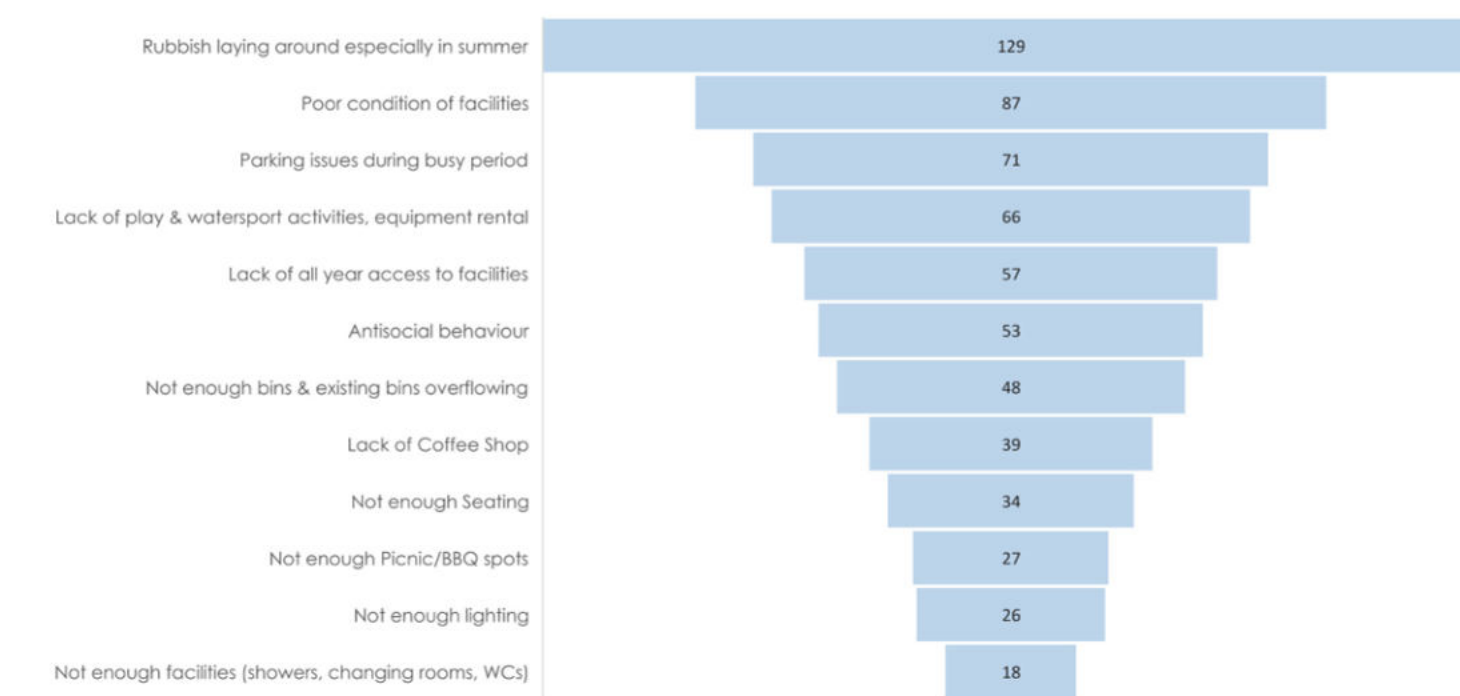

FIRST PUBLIC CONSULTATION

Key issues identified in the first public consultation online survey.

Key issues identified in the first public consultation event.

Protect and enhance Long Point, a special and unique amenity forming part of the rich natural and historical heritage of Loughrea.

Improve access for all members of the community, and enrich the experience for all.