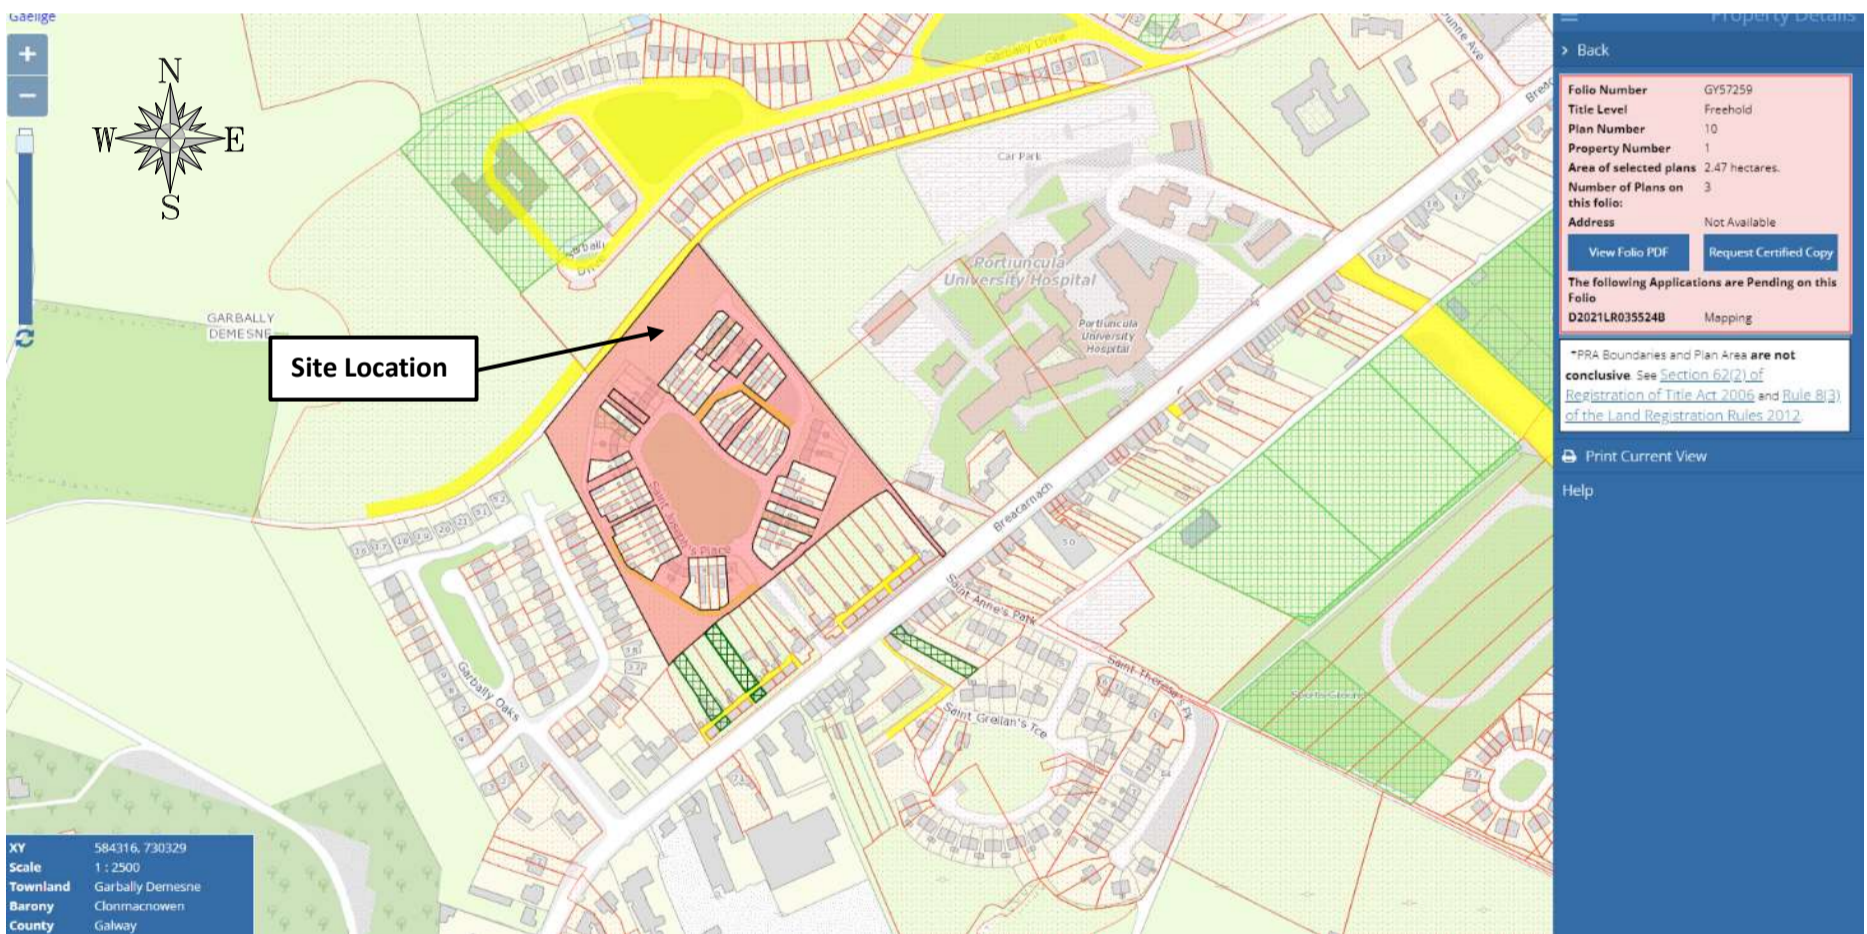

Site Location

Site Location in Ballinasloe

**Comhairle Chontae na Gaillimhe**  
Galway County Council

**Title:** Site Location Maps  
**Project:** Proposed Housing Development  
**Location:** St. Josephs Place, Ballinasloe, Co. Galway

**Aerial Map**

**Part of Folio GY57259F**

**Comhairle Chontae na Gaillimhe**  
Galway County Council

**Title:** Aerial and Folio Maps  
**Project:** Proposed Housing Development  
**Location:** St. Josephs Place, Ballinasloe, Co. Galway