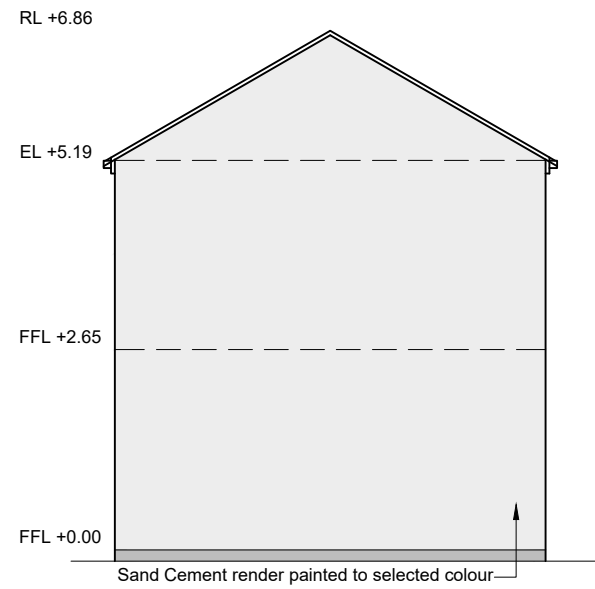

02 North Elevation