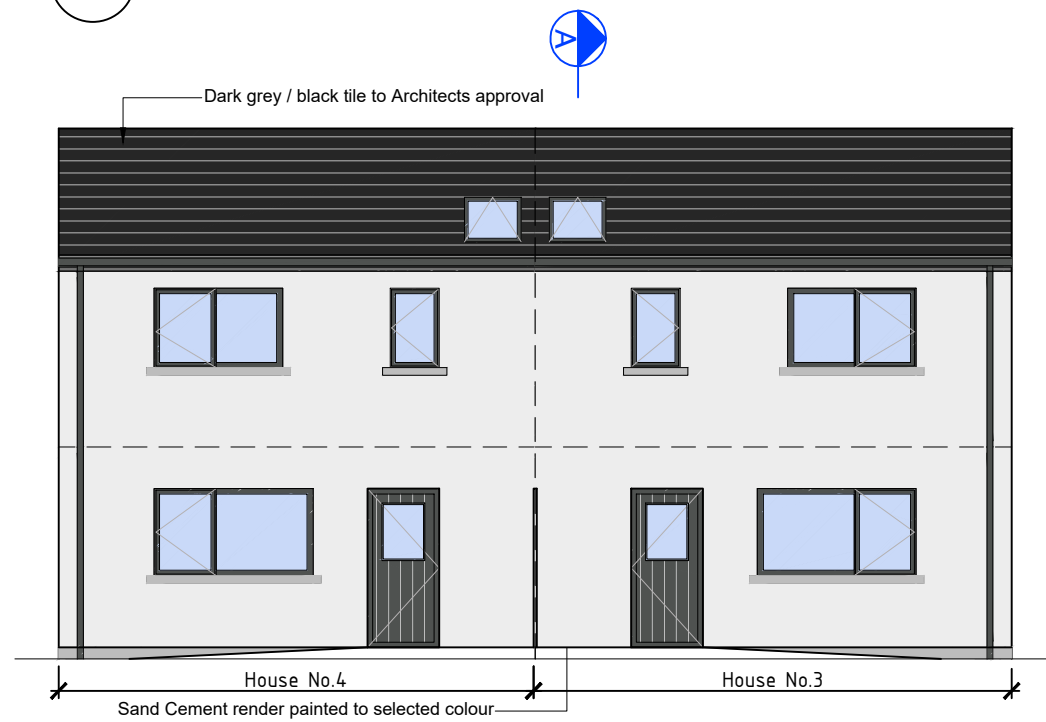

01 West Elevation

02 North Elevation

05 Section A-A

03 East Elevation

04 South Elevation

Comhairle Chontae na Gaillimhe
Galway County Council
 Housing Capital, Galway County Council,
 County Buildings, Prospect Hill, Galway.

REVISION:

BY: DATE:

PROJECT Proposed Infill Development @ Parkmore, Tuam, Co.Galway

COMPONENT: Sections + Elevations - House No.s 3 & 4

TITLE:

DESIGNED BY: CMD FILE NO.: H:\HOUSINGCAPITAL (TECH)\LA Build\LA Build - Preliminary\Hillcrest Loughrea2_ Initial Design

DRAWN BY: CMD SCALES: 1:100 @ A3

CHECKED BY: DATE: 1st November 2023

DRAWING NO.: PL301