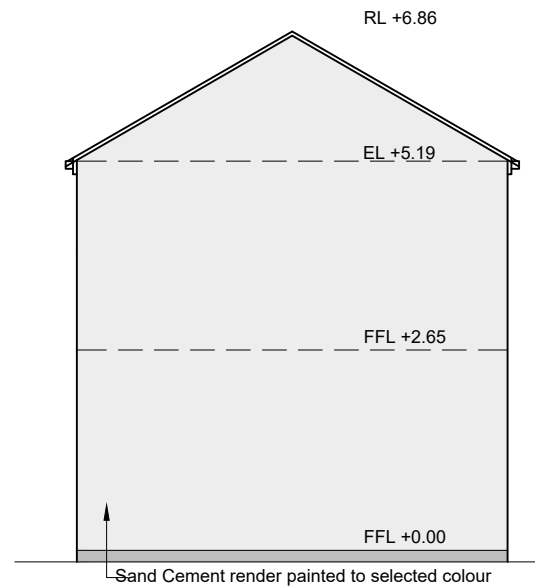

01 West Elevation

02 North Elevation

05 Section A-A

03 East Elevation

04 South Elevation

Comhairle Chontae na Gaillimhe
Galway County Council
 Housing Capital, Galway County Council,
 County Buildings, Prospect Hill, Galway.

REVISION:

BY: DATE:

PROJECT Proposed Infill Development @ Parkmore, Tuam, Co.Galway

COMPONENT: Sections + Elevations - House No.s 3 & 4

TITLE:

DESIGNED BY: CMD FILE NO.: H:\HOUSINGCAPITAL (TECH)\LA Build\LA Build - Preliminary\Hillcrest Loughrea2_ Initial Design

DRAWN BY: CMD SCALES: 1:100 @ A3

CHECKED BY: DATE: 1st November 2023

DRAWING NO.: PL301