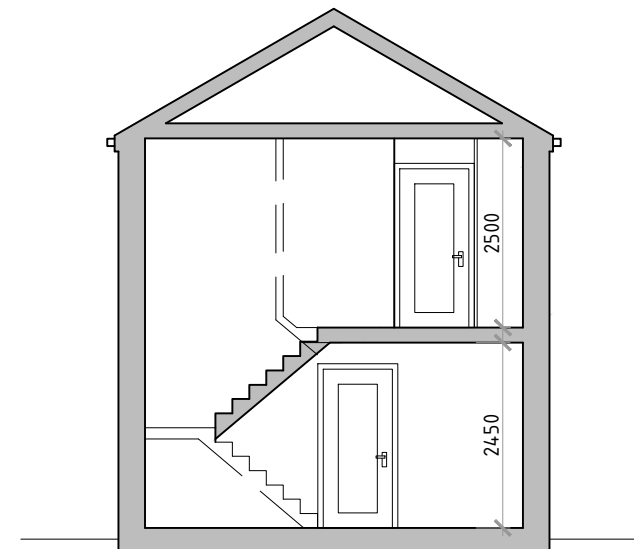

01 West Elevation

02 North Elevation

05 Section A-A

03 East Elevation

04 South Elevation

Comhairle Chontae na Gaillimhe
Galway County Council
 Housing Capital, Galway County Council,
 County Buildings, Prospect Hill, Galway.

REVISION:

BY: DATE:

PROJECT Proposed Infill Development @ Parkmore, Tuam, Co.Galway

COMPONENT: Sections + Elevations - House No.s 3 & 4

TITLE:

DESIGNED BY: CMD FILE NO.: H:\HOUSINGCAPITAL (TECH)\LA Build\LA Build - Preliminary\Hillcrest Loughrea2_ Initial Design

DRAWN BY: CMD SCALES: 1:100 @ A3

CHECKED BY: DATE: 1st November 2023

DRAWING NO.: PL301