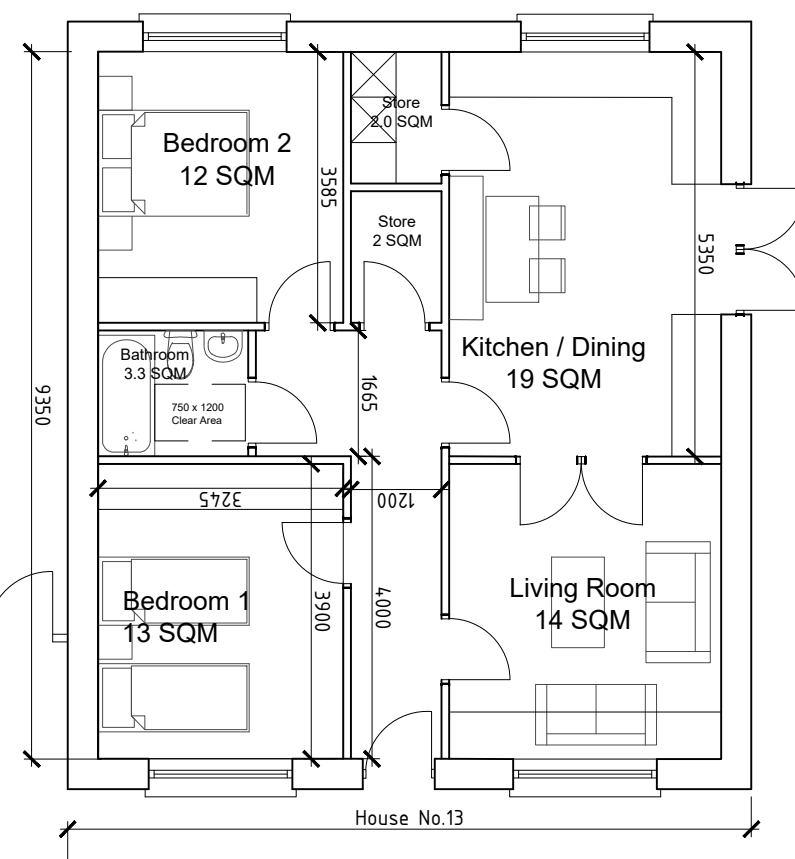

01 House No. 11 (77 SQM)

02 House No. 12 (77 SQM)

03 House No. 13 (77 SQM)

Comhairle Chontae na Gaillimhe
Galway County Council
 Housing Capital, Galway County Council,
 County Buildings, Prospect Hill, Galway.

NO:	REVISION:	BY:	DATE:

PROJECT		Proposed Infill Development @ Hillcrest, Loughrea, Co.Galway	
TITLE:		Proposed Ground Floor Plan	
DESIGNED BY:	CMD	FILE NO.:	Hillcrest Loughrea\3_Developed Design(Planning)
DRAWN BY:	CMD	SCALES:	1:100 @ A3
CHECKED BY:		DATE:	December 2023
DRAWING NO.:			PL200