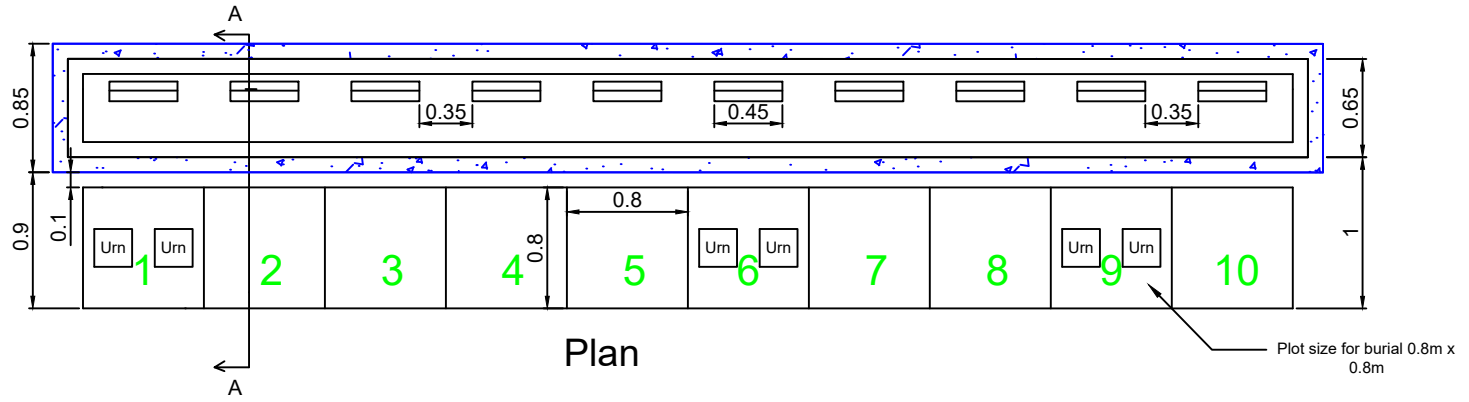

Urn Plot Foundation Details

Elevation

Plan

Section A-A

Urn Plot Details

Composite Fencing Details

© National Mapping Division of Taisce Éireann. All rights reserved. Licence number CYAL50379128