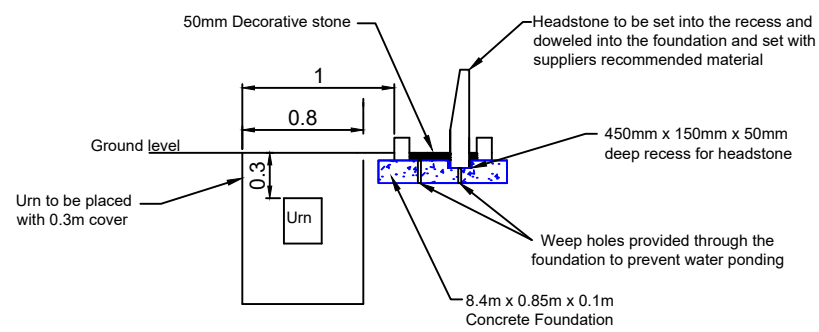

Urn Plot Foundation Details

Elevation

Plan

Section A-A

Urn Plot Details

Composite Fencing Details

© National Mapping Division of Taisce Éireann. All rights reserved. Licence number CYAL50379128