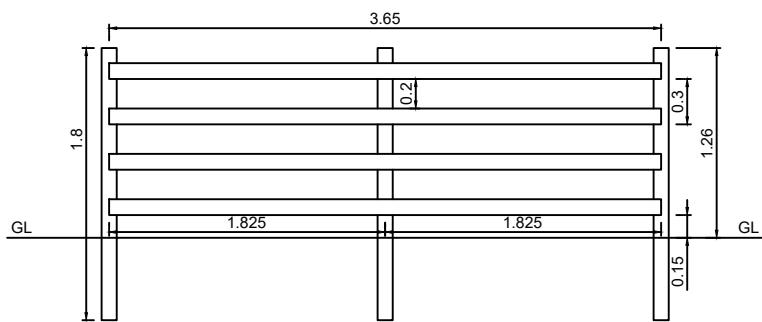

Urn Plot Foundation Details

Elevation

Plan

Section A-A

Urn Plot Details

Composite Fencing Details

© National Mapping Division of Taisce Éireann. All rights reserved. Licence number CYAL50379128