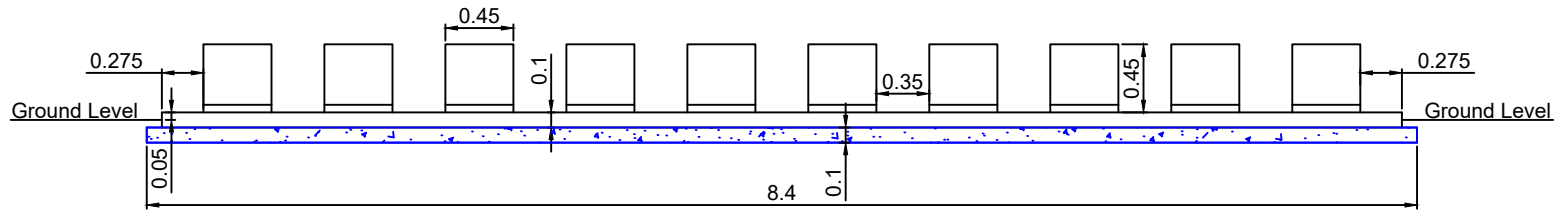

Urn Plot Foundation Details

Elevation

Plan

Section A-A

Urn Plot Details

Composite Fencing Details

© National Mapping Division of Taisce Éireann. All rights reserved. Licence number CYAL50379128