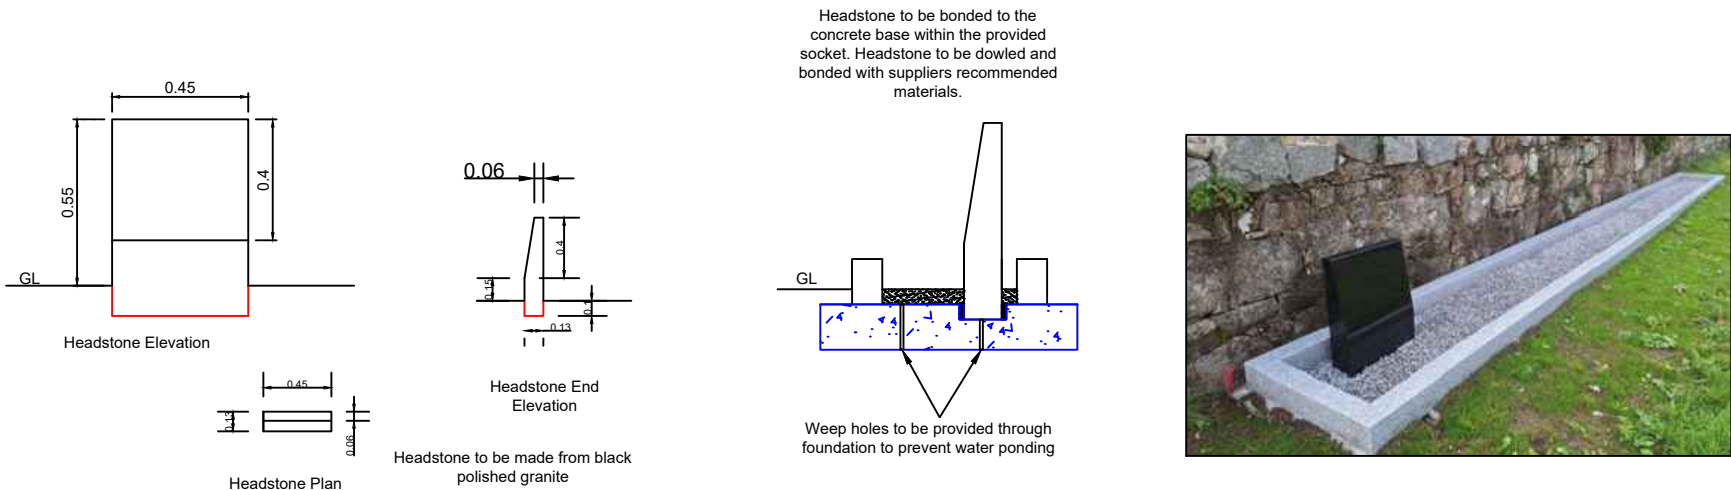

Urn Plot Foundation Details

Elevation

Plan

Section A-A

Urn Plot Details

Composite Fencing Details

© National Mapping Division of Taisce Éireann. All rights reserved. Licence number CYAL50379128